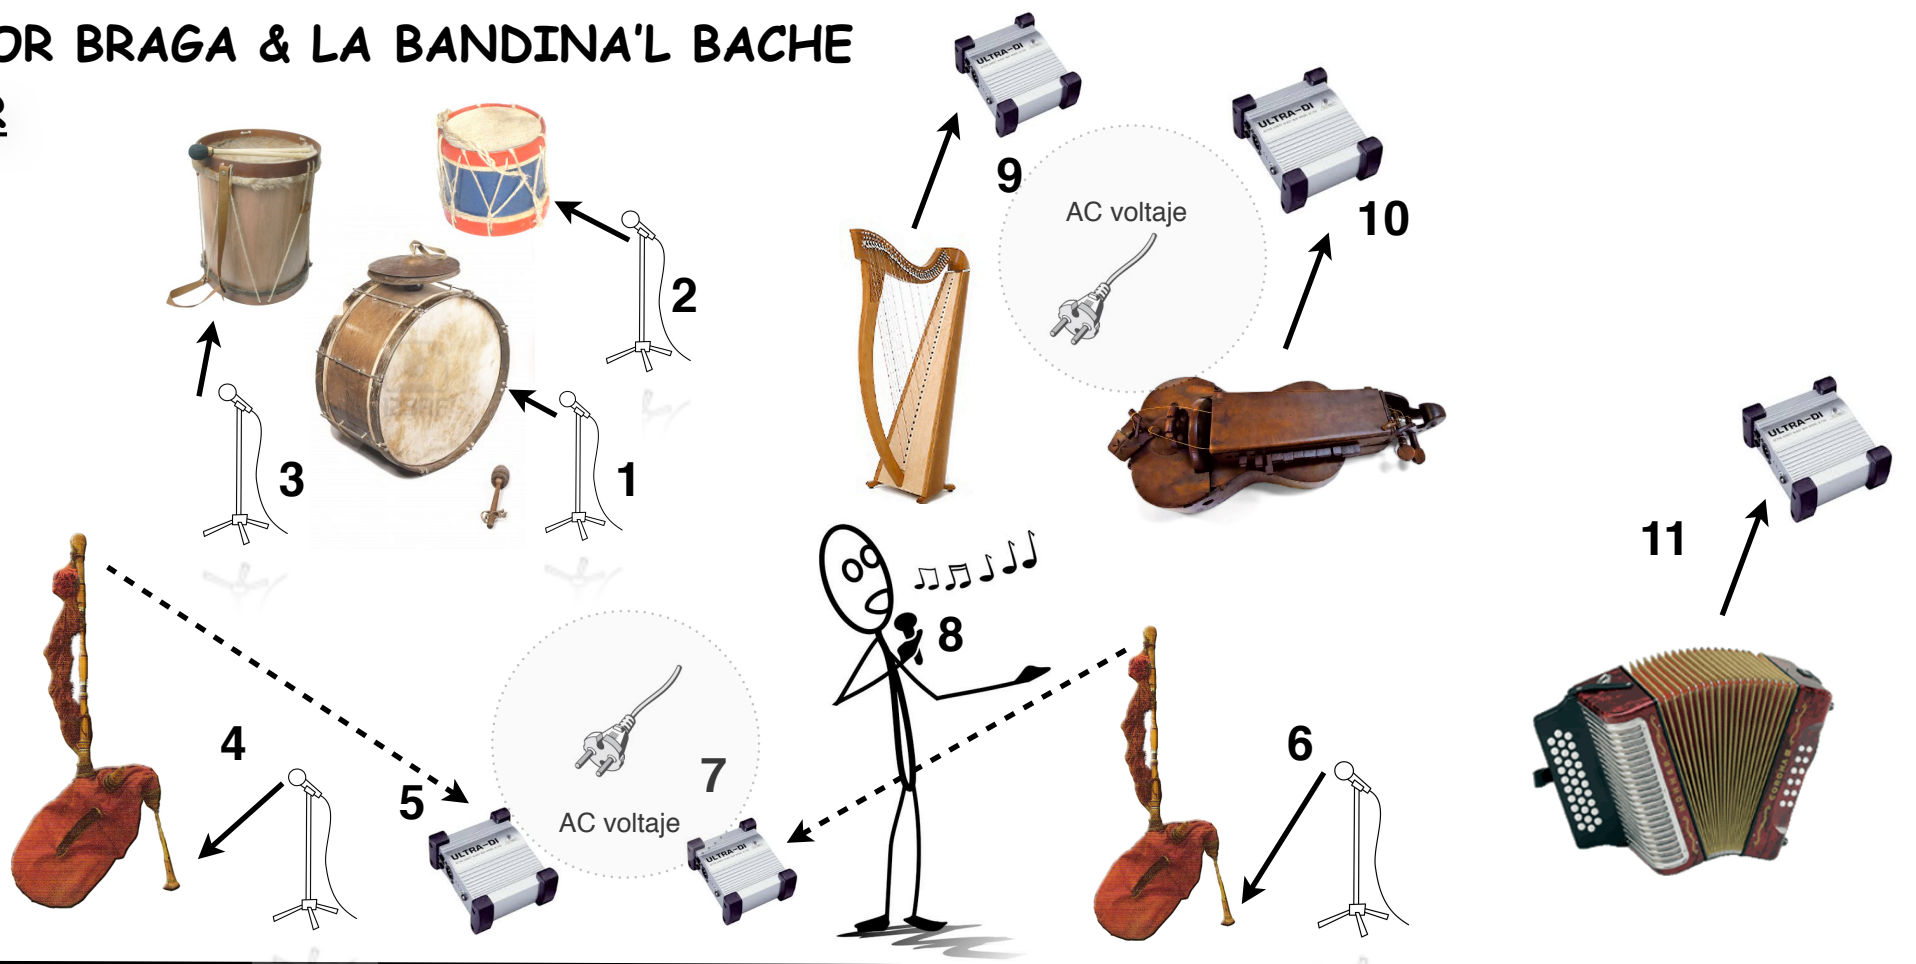

HÉCTOR BRAGA & LA BANDINA'L BACHE RIDER

CANAL	INSTRUMENTO	CAPTION
1	BOMBO (Bass Drum)	SHURE D112
2	TAMBOR y CHARLES (Snare & Hi Hat)	SHURE SM57 or equivalent
3	PLATILLO y TIMBAL (Crash cymbal & Floor Tom)	AKG C3000 or equivalent
4	GAITA 1 (bagpipe)	SHURE SM58
5	RONCÓN 1 (drone 1)	DI BOX
6	GAITA 2 (bagpipe)	SHURE SM58
7	RONCÓN 2 (drone 2)	DI BOX
8	VOZ (main vocals)	SHURE SM58
9	HARPA (harp)	DI BOX
10	ZANFONA (wheel fiddle)	DI BOX
11	CURDIÓN (accordion)	DI BOX